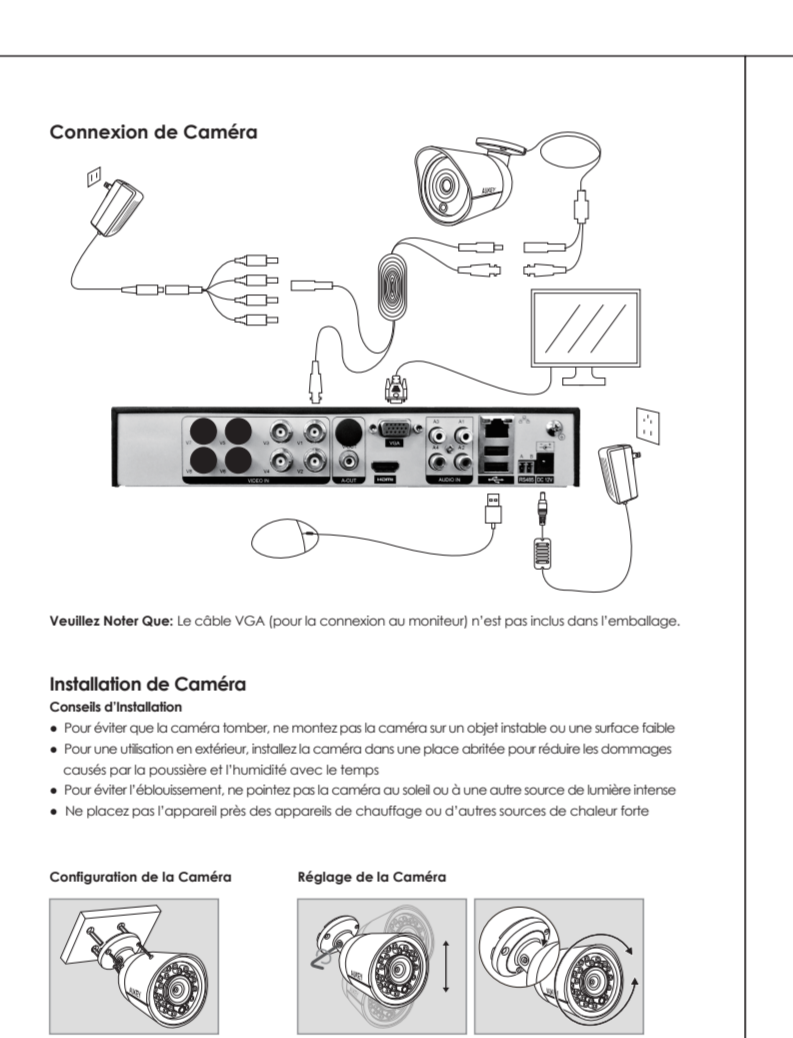

1. Connect camera to the included AHD camera to allow video camera body adjustment. 2. Adjust the camera to ensure that the video camera body is properly adjusted. 3. Tighten the cover cap to ensure that the camera body is properly adjusted.