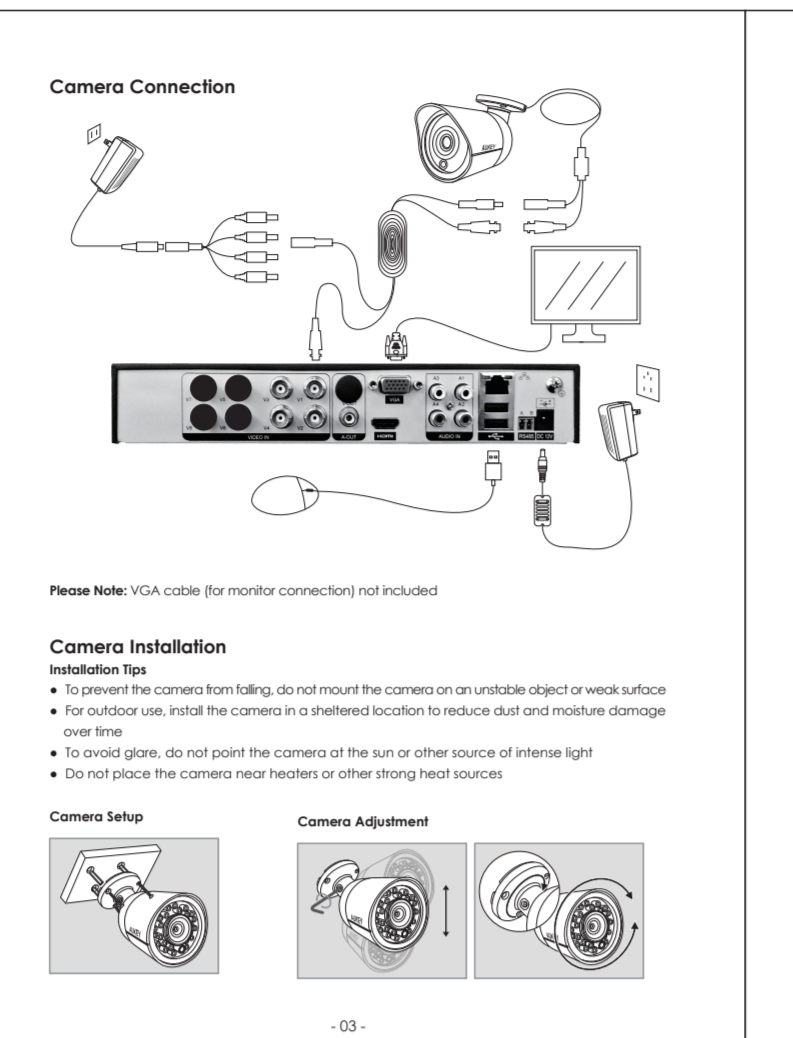

Contents. English 01-10, Deutsch 11-20, Français 21-30, Español 31-40, Italiano 41-50.

Specifications table with columns for Model, System of Signal, Camera, Lens, Image Sensor, Video Output Resolution, Video Output Format, Video Output Frame Rate, Signal-to-Noise Ratio, Image Resolution, Video Compression, Video Storage Capacity, Power Supply, Operating Temperature, Storage Temperature, Humidity, Dimensions, and Weight.

1. Connect camera to the included AHD camera to allow video camera body adjustment. 2. Adjust the camera to ensure that the video camera body is properly adjusted. 3. Tighten the cover cap to ensure that the camera body is properly adjusted.