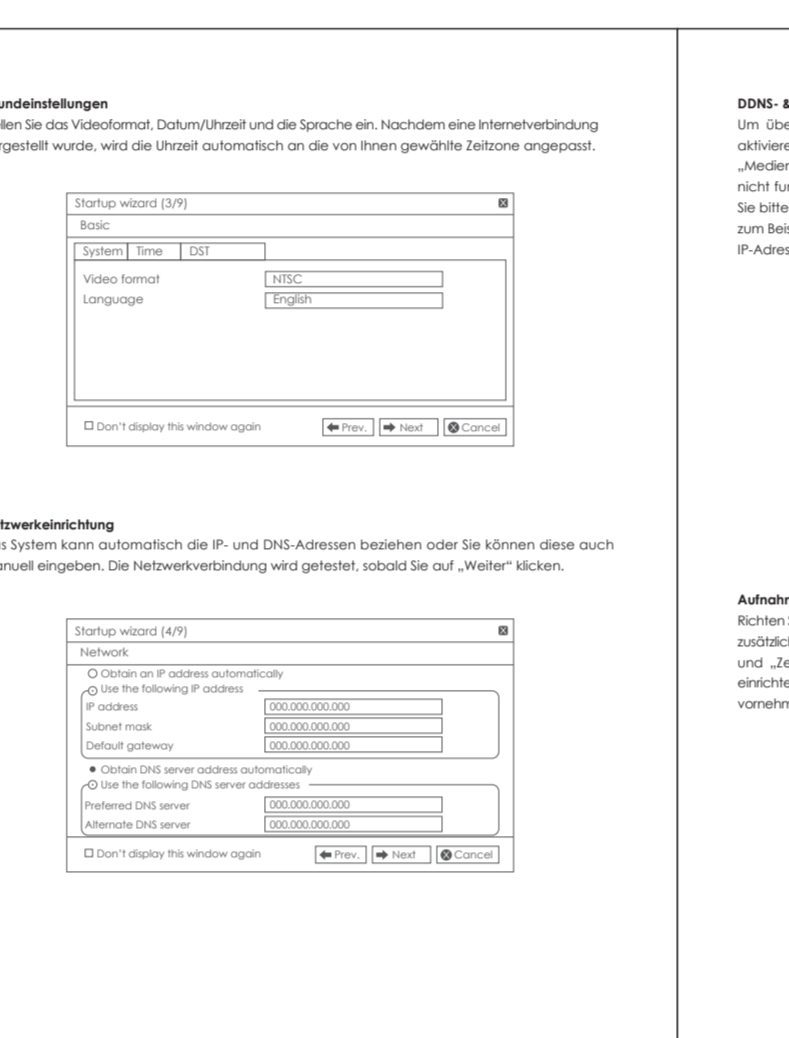

1. Connect camera to the included AHD camera to allow video camera body adjustment. 2. Adjust the camera to ensure that the video camera body is properly adjusted. 3. Tighten the cover cap to ensure that the camera body is properly adjusted.