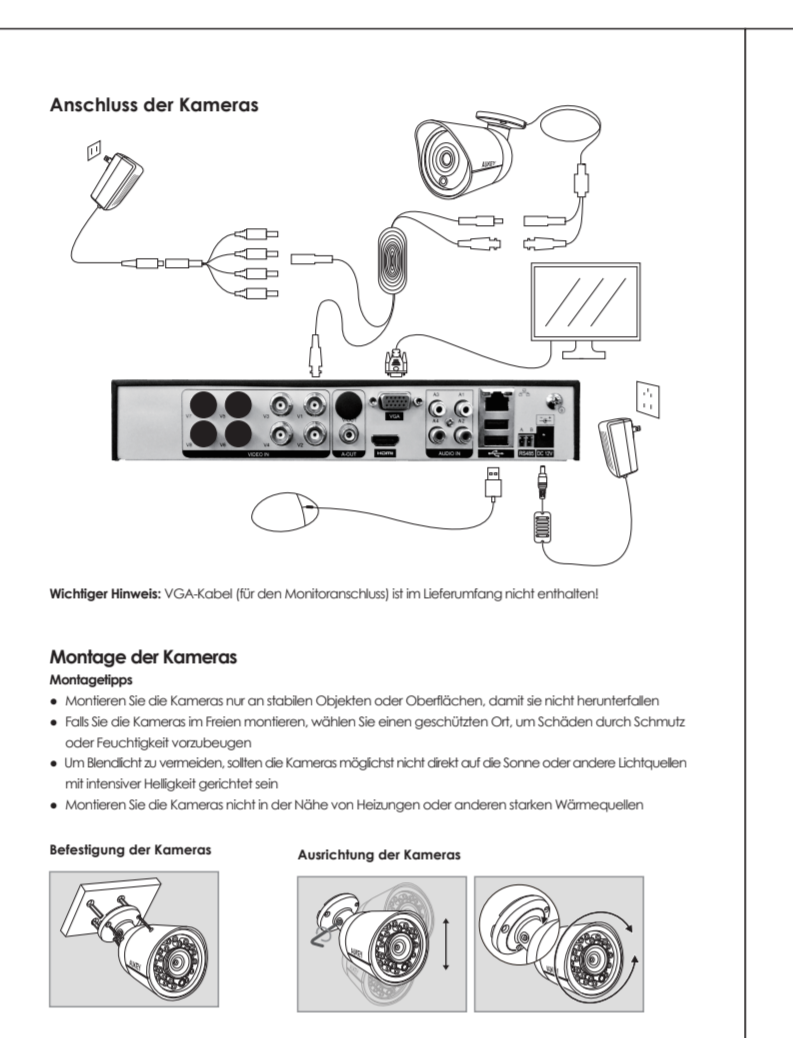

1. Connect camera to the included AHD camera to allow video camera body adjustment. 2. Adjust the camera to ensure that the video camera body is properly adjusted. 3. Tighten the cover cap to ensure that the camera body is properly adjusted.