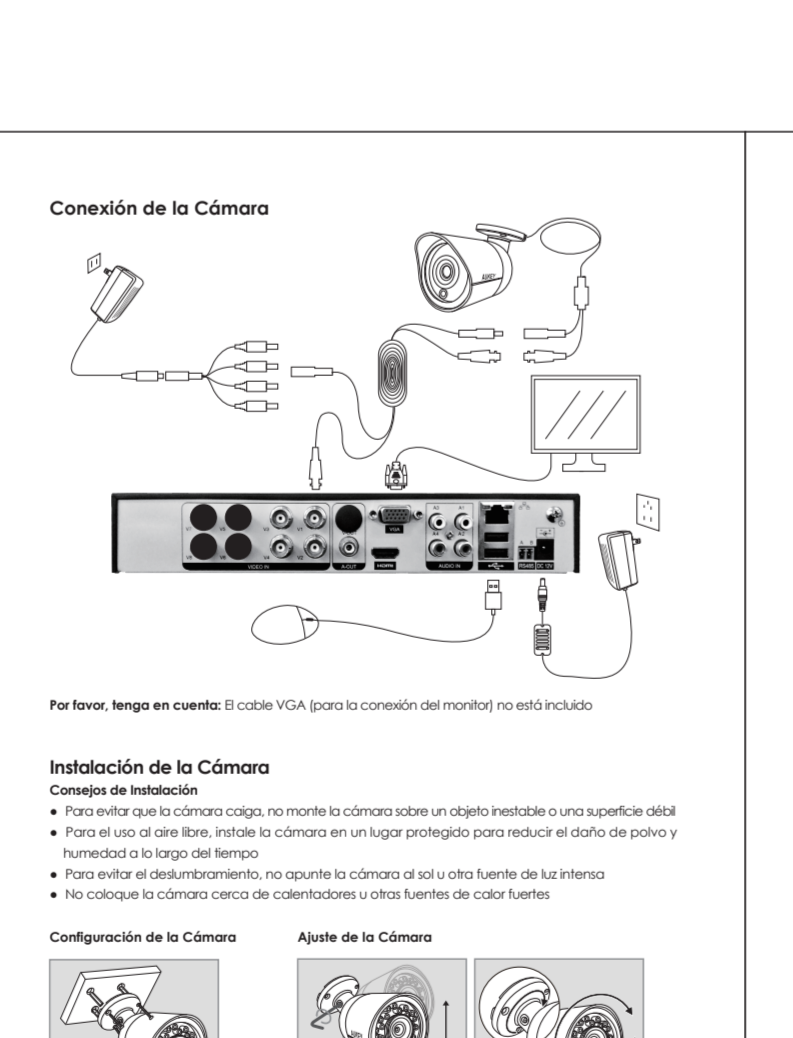

1. Connect camera to the included AHD camera to allow video camera body adjustment. 2. Adjust the camera to ensure that the video camera body is properly adjusted. 3. Tighten the cover cap to ensure that the camera body is properly adjusted.