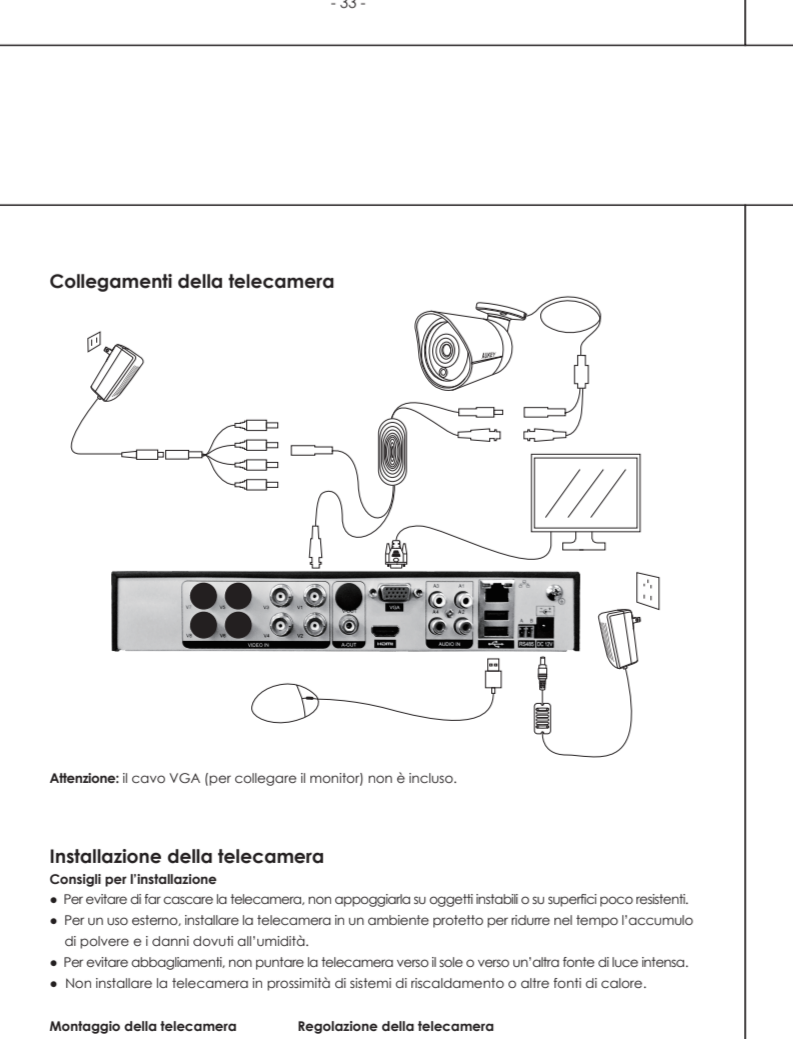

1. Connect camera to the included AHD camera to allow video camera body adjustment. 2. Adjust the camera to ensure that the video camera body is properly adjusted. 3. Tighten the cover cap to ensure that the camera body is properly adjusted.